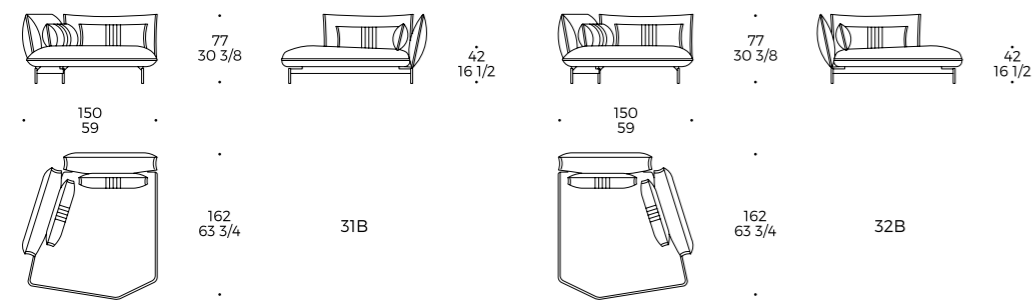

Ice Breaker

DIVANO COMPONIBILE / SECTIONAL SOFA / CANAPÉ COMPOSABLE

code: **ICE**

30
11 3/4

CPP
64
25 1/4
Cuscino 64
Cushion 64
Coussin 64

30
11 3/4

CPM
74
29 1/8
Cuscino 74
Cushion 74
Coussin 74