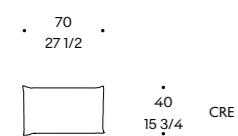

Divano 3 posti
3 seater sofa
Canapé 3 places

Cuscino 70x40
Cushion 70x40
Coussin 70x40