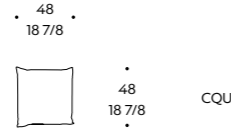

Cuscino 48x48
Cushion 48x48
Coussin 48x48