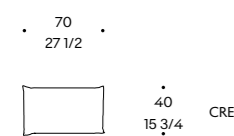

Poltrona
Armchair
Fauteuil

Cuscino 70x40
Cushion 70x40
Coussin 70x40