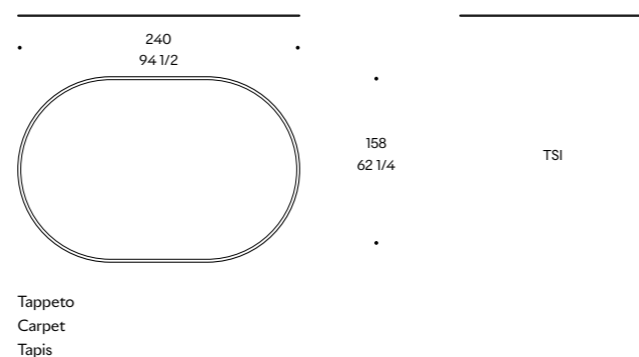

Structure and padding: polyurethane foam density 25-35 kg/m3 covered with polyester fibre wrap 340 gr/m2

Water protection: water-repellent sheet interposed between pre-lining and fabric

Structure et rembourrage: polyuréthane densité 25-35 kg/m3 recouvert de fibre polyester 340 gr/m2

Protection contre l'eau: tissu hydrofuge intercalé entre la doublure et le tissu

Poltrona
Armchair
Fauteuil

Cuscino 70x40
Cushion 70x40
Coussin 70x40

Cuscino 48x48
Cushion 48x48
Coussin 48x48

Cuscino kit letto
Kit bed cushion
Kit coussin lit