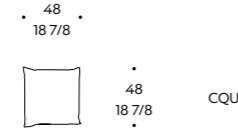

Cuscino 48x48
Cushion 48x48
Coussin 48x48