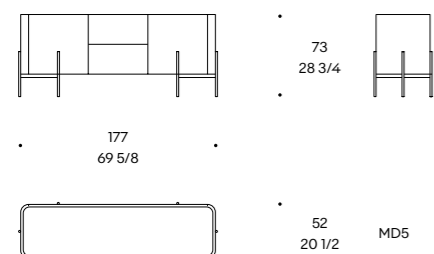

Madia bassa con due cassetti 173
Low cupboard with two drawers 173
Buffet bas avec deux tiroirs 173