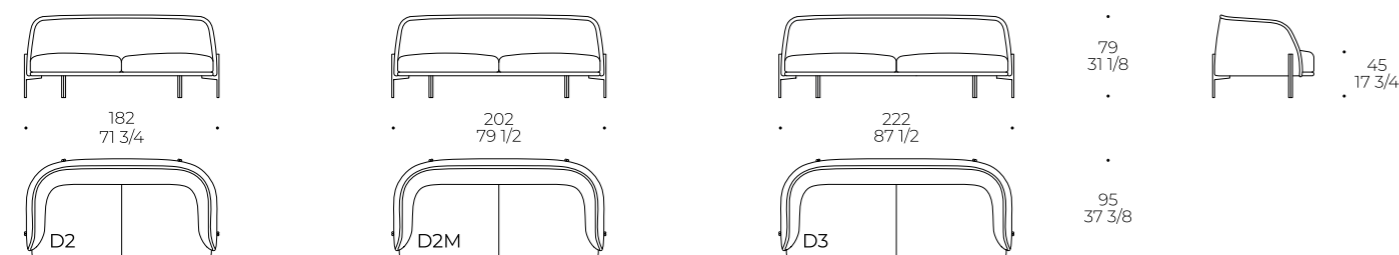

Divano 2 posti
2 seater sofa
Canapé 2 places

Divano 2 posti 1/2
2 seater 1/2 sofa
Canapé 2 places 1/2

Divano 3 posti
3 seater sofa
Canapé 3 places