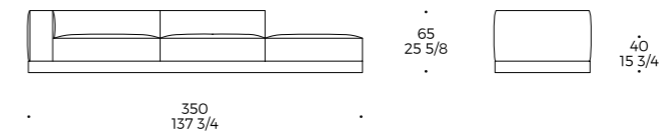

Elemento terminale maxi Br Sx
Maxi terminal element L Arm
Élément maxi terminal Br C