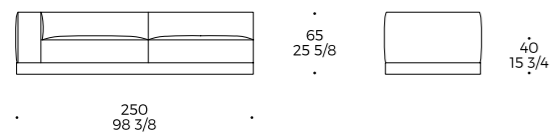

Elemento 3/4 posti Br Sx
3/4 seater element L Arm
Élément 3/4 places Br C