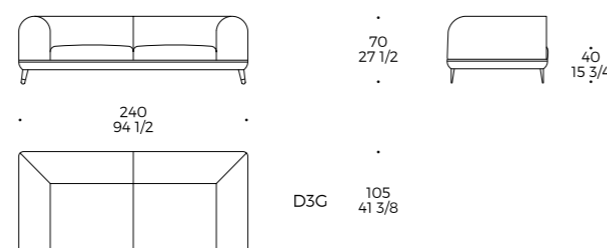

Backrest/armrest padding: polyurethane foam density 25 kg/m3

Foot: steel foot in the metal finishings in the collection

Structure: sapin massif, bois aggloméré, fibre de bois, recouvert de fibre polyester 340 gr/m2

Divano 3 posti
3 seater sofa
Canapé 3 places

Divano 3 posti grande
3 seater maxi sofa
Canapé 3 places maxi

Elemento 3 posti Br Sx
3 seater element Arm L
Élément 3 places Br C

Elemento 3 posti Br Dx
3 seater element Arm R
Élément 3 places Br D