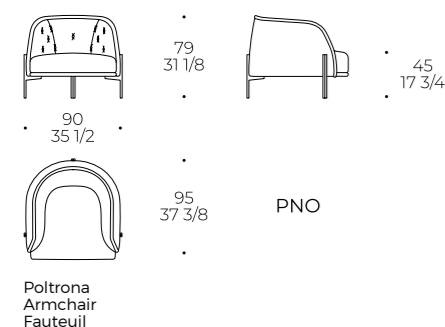

Finiture / Finishings / Finitions

1. RIVESTIMENTO / COVERING / REVÊTEMENT
   Tessuto
   Fabric
   Tissu
2. PIEDE / FOOT / PIED
   Metallo (Nero / Bianco / Rame / Oro)
   Metal (Black / White / Copper / Gold)
   Metal (Noir / Blanc / Cuivre / Or)
3. FILETTO / PIPING / PASSEPOIL
   Tessuto XRAY / Stesso rivestimento
   Fabric XRAY / Same covering
   Tissu XRAY / Même revêtement

1. RIVESTIMENTO / COVERING / REVÊTEMENT
   Pelle
   Leather
   Cuir
2. PIEDE / FOOT / PIED
   Metallo (Nero / Bianco / Rame / Oro)
   Metal (Black / White / Copper / Gold)
   Metal (Noir / Blanc / Cuivre / Or)
3. FILETTO / PIPING / PASSEPOIL
   Pelle CLOU / Stesso rivestimento
   Leather CLOU / Same covering
   Cuir CLOU / Même revêtement