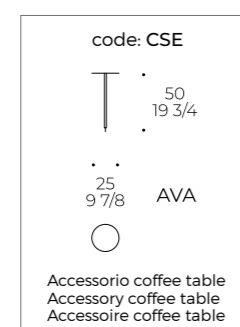

Finiture / Finishings / Finitions

1. RIVESTIMENTO / COVERING / REVÊTEMENT
   Tessuto
   Fabric
   Tissu
2. PIEDE / FOOT / PIED
   Metallo (Nero / Bianco / Rame / Oro)
   Metal (Black / White / Copper / Gold)
   Metal (Noir / Blanc / Cuivre / Or)
3. FILETTO / PIPING / PASSEPOIL
   Tessuto XRAY / Stesso rivestimento
   Fabric XRAY / Same covering
   Tissu XRAY / Même revêtement

1. RIVESTIMENTO / COVERING / REVÊTEMENT
   Pelle
   Leather
   Cuir
2. PIEDE / FOOT / PIED
   Metallo (Nero / Bianco / Rame / Oro)
   Metal (Black / White / Copper / Gold)
   Metal (Noir / Blanc / Cuivre / Or)
3. FILETTO / PIPING / PASSEPOIL
   Pelle CLOU / Stesso rivestimento
   Leather CLOU / Same covering
   Cuir CLOU / Même revêtement